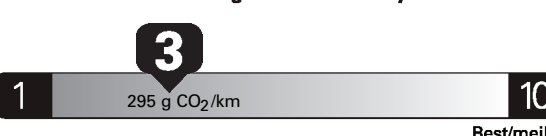

Carbon Dioxide Rating / Indice de dioxyde de carbone